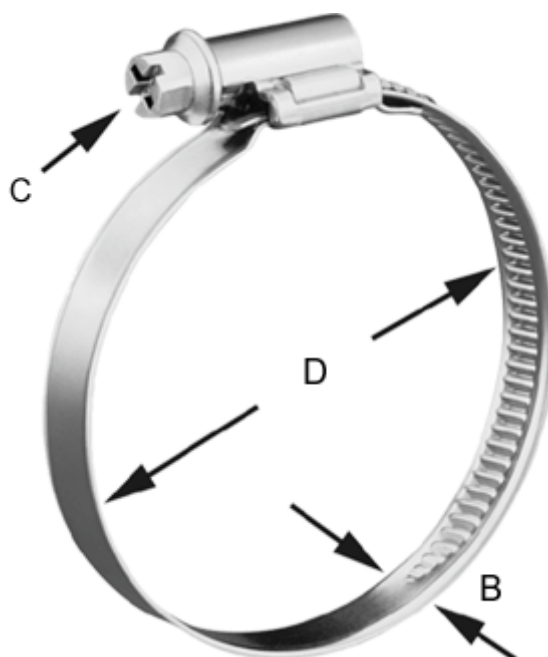

Article number: 021267565037

Description: Worm Drive Hose Clip
TORRO S 30-45/9 C7 W1

Measures

C (screw type) = C7 - 7mm

Diameter D = 30-45

Width B = 9.0